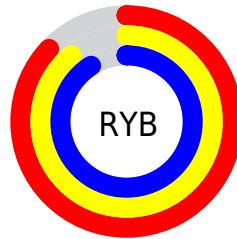

- Red (87%)
- Yellow (89%)
- Blue (91%)