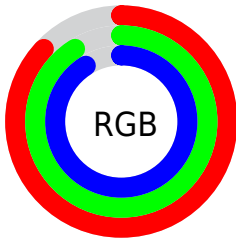

Distribution

- Red (87%)
- Green (91%)
- Blue (91%)