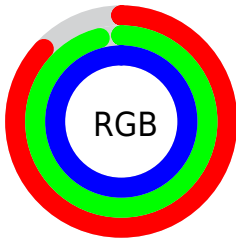

Distribution

- Red (87%)
- Green (96%)
- Blue (100%)