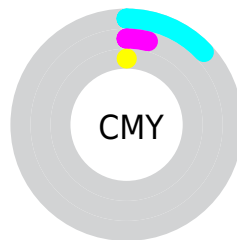

A 20% lighter version of the original color is **255, 255, 255**, and **166, 189, 198** is the 20% darker color. If you saturate the color by 10%, you get **196, 238, 255**, and if you desaturate by 10%, it is **247, 253, 255**.

Distribution

- Red (87%)
- Green (96%)
- Blue (100%)

- Red (87%)
- Yellow (92%)
- Blue (100%)

- Cyan (13%)
- Magenta (4%)
- Yellow (0%)
- Black (0%)

- Cyan (13%)
- Magenta (4%)
- Yellow (0%)

Brightness & Saturation Gradients

These gradients show how the RGB color 221, 245, 255 changes by changing the brightness by 10 percent. The first figure shows a shift by +10% for each color and the second figure -10%.

Similar to the brightness gradients but the following saturation gradients show a change of the RGB color 221, 245, 255 by changing the saturation by 10% instead.