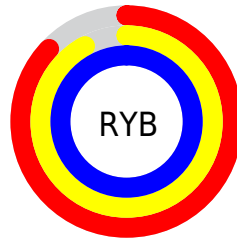

- Red (87%)
- Yellow (92%)
- Blue (100%)