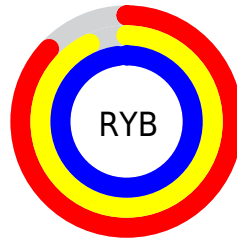

- Red (87%)
- Yellow (93%)
- Blue (98%)