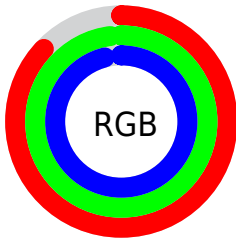

Distribution

- Red (87%)
- Green (98%)
- Blue (96%)