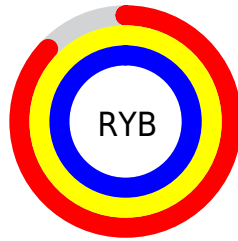

- Red (87%)
- Yellow (100%)
- Blue (100%)