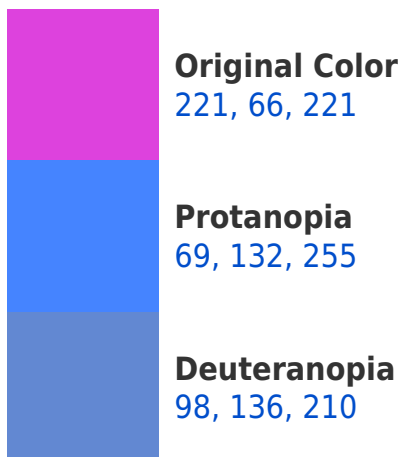

A 20% lighter version of the original color is **255, 127, 255**, and **162, 0, 165** is the 20% darker color. If you saturate the color by 10%, you get **221, 44, 221**, and if you desaturate by 10%, it is **221, 88, 221**.

66, 221, 144

110, 99, 110

173, 0, 173

46, 0, 46

Previews

White Background

This preview shows how the RGB color 221, 66, 221 looks on a white background.

Color Contrast Check

RGB 221, 66, 221 Background

This preview shows how black text looks on a background with the RGB color 221, 66, 221.

This preview shows how white text looks on a background with the RGB color 221, 66, 221.

Dichromacy

Tritanopia
208, 103, 110

Trichromacy

Original Color

221, 66, 221

Protanomaly

124, 108, 243

Deuteranomaly