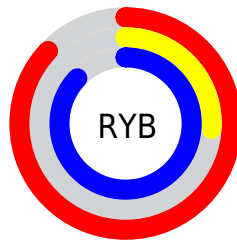

Red (87%)

Yellow (26%)

Blue (87%)