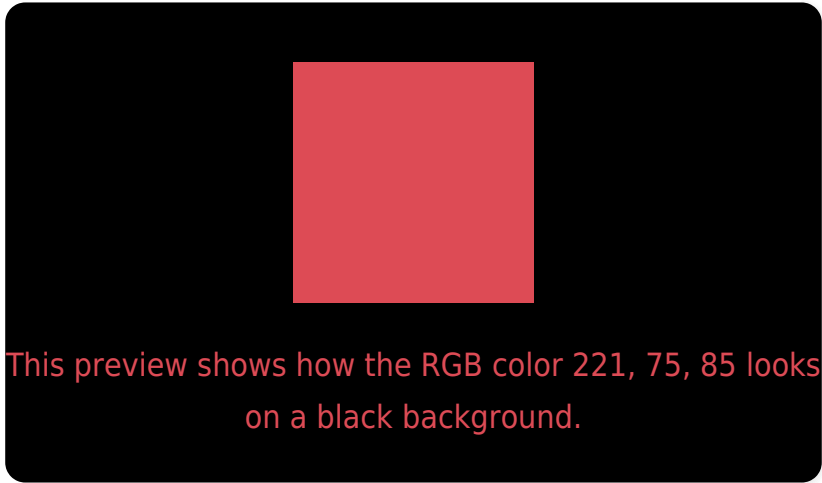

Black Background

Color Contrast Check

Large Text (above 18pt) WCAG AA ✓ Pass

Any Text WCAG AA ✓ Pass

Large Text (above 18pt) WCAG AAA ✓ Pass

Any Text WCAG AAA × Fail

If you want to check with other color combinations, try the [Color Contrast Checker](#).