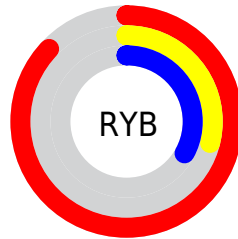

- Red (87%)
- Yellow (29%)
- Blue (33%)