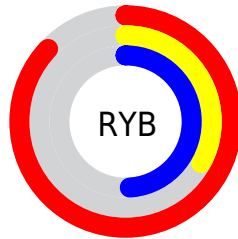

- Red (87%)
- Yellow (33%)
- Blue (49%)