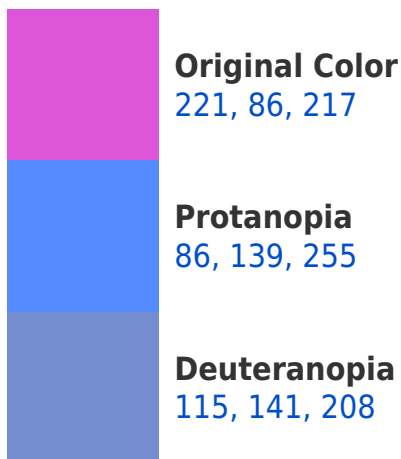

A 20% lighter version of the original color is **255, 143, 255**, and **163, 15, 162** is the 20% darker color. If you saturate the color by 10%, you get **221, 64, 216**, and if you desaturate by 10%, it is **221, 108, 218**.

86, 221, 156

110, 99, 109

173, 0, 168

46, 0, 45

Previews

White Background

This preview shows how the RGB color 221, 86, 217 looks on a white background.

Color Contrast Check

RGB 221, 86, 217 Background

This preview shows how black text looks on a background with the RGB color 221, 86, 217.

This preview shows how white text looks on a background with the RGB color 221, 86, 217.

Dichromacy

Tritanopia
210, 113, 121

Trichromacy

Original Color

221, 86, 217

Protanomaly

135, 120, 241

Deuteranomaly