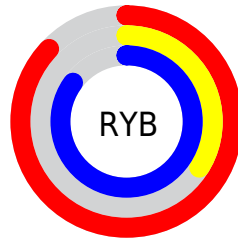

Red (87%)

Yellow (34%)

Blue (85%)