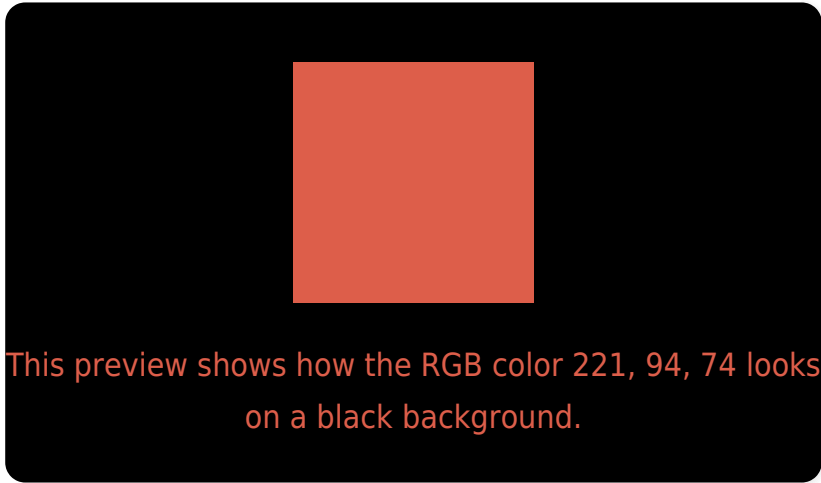

Black Background

Color Contrast Check

Large Text (above 18pt) WCAG AA ✓ Pass

Any Text WCAG AA ✓ Pass

Large Text (above 18pt) WCAG AAA ✓ Pass

Any Text WCAG AAA × Fail

If you want to check with other color combinations, try the [Color Contrast Checker](#).