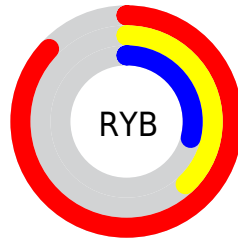

- Red (87%)
- Yellow (38%)
- Blue (29%)