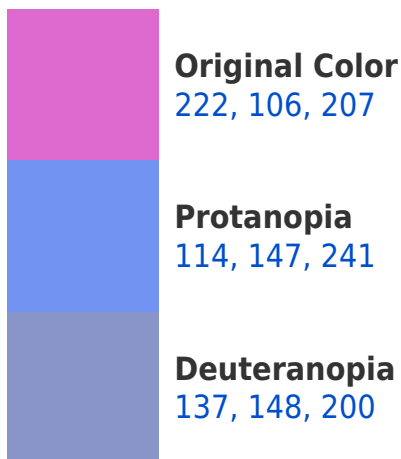

# Black Background

This preview shows how the RGB color 222, 106, 207 looks on a black background.

## RGB 222, 106, 207 Background

This preview shows how black text looks on a background with the RGB color 222, 106, 207.

This preview shows how white text looks on a background with the RGB color 222, 106, 207.

## Dichromacy

**Tritanopia**  
214, 124, 133

# Trichromacy

**Original Color**

222, 106, 207

**Protanomaly**

153, 132, 229

**Deuteranomaly**

168, 133, 203

**Tritanomaly**