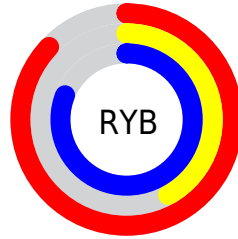

- Red (87%)
- Yellow (42%)
- Blue (81%)