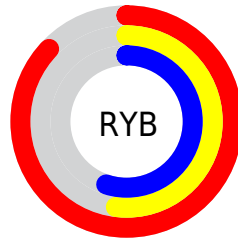

## Conversions Part 2

<b>Format</b>	<b>Color</b>
<a href="#">RYB</a>	<a href="#">222, 133, 141</a>
Decimal	<a href="#">14583181</a>
CIELab	<a href="#">65.14, 35.03, 10.45</a>
CIElCh	<a href="#">65, 36.557, 16.616</a>
Yxy	<a href="#">34.2277, 0.4046, 0.3197</a>
Android (android.graphics.Color)	<a href="#">4292773261 (0xFFDE858D)</a>
YUV	<a href="#">160.5230, -9.6248, 53.9153</a>
Hunter-Lab	<a href="#">58.5045, 29.7869, 11.0340</a>

# Details

The RGB color **222, 133, 141** is a light color, and the websafe version is hex **FF9999**. A complement of this color would be **133, 222, 214**, and the grayscale version is **161, 161, 161**.

A 20% lighter version of the original color is **255, 187, 195**, and **164, 82, 91** is the 20% darker color. If you saturate the color by 10%, you get **222, 111, 121**, and if you desaturate by 10%, it is **222, 155, 161**.

# Distribution

Red (87%)

Green (52%)

Blue (55%)

Red (87%)

Yellow (52%)

Blue (55%)

Cyan (0%)