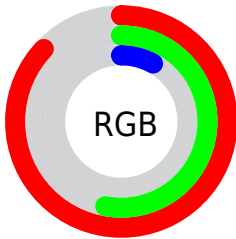

Distribution

Red (87%)

Green (53%)

Blue (8%)