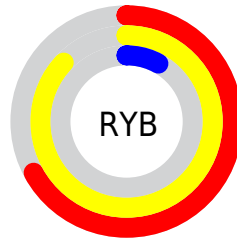

Details

The RGB color **222, 136, 21** is a dark color, and the websafe version is hex **FF9933**. The color can be described as dark washed orange. A complement of this color would be **21, 107, 222**, and the grayscale version is **149, 149, 149**.

A 20% lighter version of the original color is **255, 190, 81**, and **161, 86, 0** is the 20% darker color. If you saturate the color by 10%, you get **222, 127, 0**, and if you desaturate by 10%, it is **222, 145, 43**.

Distribution

Red (87%)

Green (53%)

Blue (8%)

Red (67%)

Yellow (87%)

Blue (8%)

Cyan (0%)