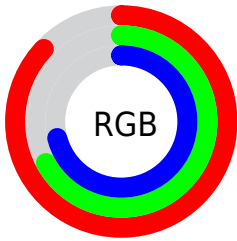

Distribution

Red (87%)

Green (67%)

Blue (71%)