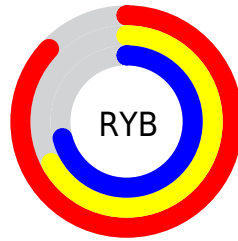

# Details

The RGB color **222, 172, 182** is a light color, and the websafe version is hex **CC9999**. A complement of this color would be **172, 222, 212**, and the grayscale version is **188, 188, 188**.

A 20% lighter version of the original color is **255, 228, 238**, and **166, 119, 129** is the 20% darker color. If you saturate the color by 10%, you get **222, 150, 164**, and if you desaturate by 10%, it is **222, 194, 200**.

# Distribution

Red (87%)

Green (67%)

Blue (71%)

Red (87%)

Yellow (67%)

Blue (71%)

Cyan (0%)