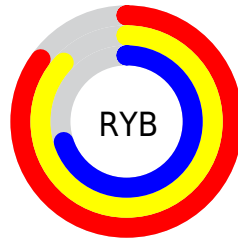

- Red (85%)
- Yellow (87%)
- Blue (70%)