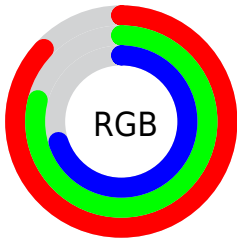

Distribution

- Red (87%)
- Green (79%)
- Blue (70%)