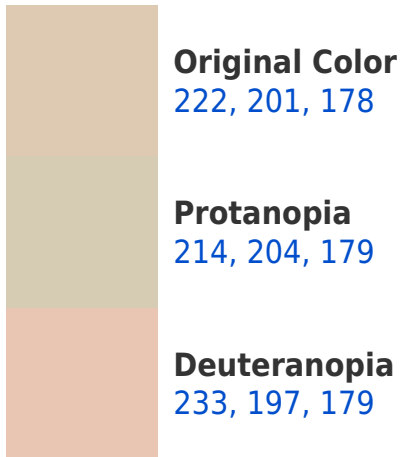

Color Blindness Simulation

Color vision deficiency is a very complex topic, and I could not describe the different causes any better than Wikipedia does, so if you want to learn more, you should check out their [article about color blindness](#).

Dichromacy