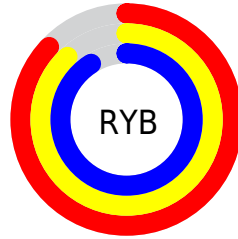

- Red (87%)
- Yellow (88%)
- Blue (91%)