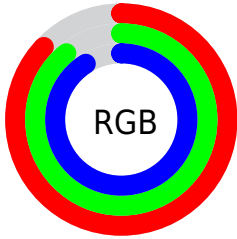

Distribution

- Red (87%)
- Green (89%)
- Blue (91%)