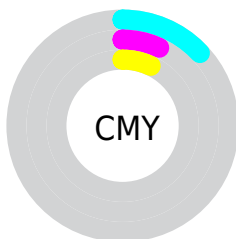

Details

The RGB color `222, 236, 237` is a light color, and the websafe version is hex `FFFFFF`. A complement of this color would be `237, 223, 222`, and the grayscale version is `232, 232, 232`.

A 20% lighter version of the original color is `255, 255, 255`, and `167, 180, 181` is the 20% darker color. If you saturate the color by 10%, you get `198, 234, 237`, and if you desaturate by 10%, it is `246, 238, 237`.

Distribution

- Red (87%)
- Green (93%)
- Blue (93%)

- Red (87%)
- Yellow (90%)
- Blue (93%)

- Cyan (6%)
- Magenta (0%)
- Yellow (0%)
- Black (7%)

- Cyan (13%)
- Magenta (7%)
- Yellow (7%)

Brightness & Saturation Gradients

These gradients show how the RGB color 222, 236, 237 changes by changing the brightness by 10 percent. The first figure shows a shift by +10% for each color and the second figure -10%.

Similar to the brightness gradients but the following saturation gradients show a change of the RGB color 222, 236, 237 by changing the saturation by 10% instead.