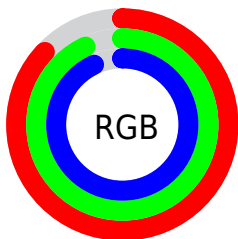

Distribution

- Red (87%)
- Green (93%)
- Blue (93%)