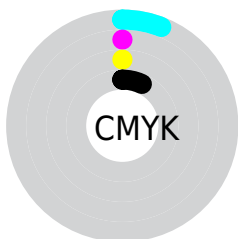

Conversions

Conversions Part 2

Format	Color
R _Y B	222, 229, 237
Decimal	14609645
CIE Lab	92.41, -4.43, -2.09
CIE LCh	92, 4.899, 205.272
Yxy	81.6349, 0.3029, 0.3279
Android (android.graphics.Color)	4292799725 (0xFFDEECD)
YUV	231.9280, 2.5005, -8.7069
Hunter-Lab	90.3520, -9.1441, 2.9383

Details

The RGB color `222, 236, 237` is a light color, and the websafe version is hex `FFFFFF`. A complement of this color would be `237, 223, 222`, and the grayscale version is `232, 232, 232`.

A 20% lighter version of the original color is `255, 255, 255`, and `167, 180, 181` is the 20% darker color. If you saturate the color by 10%, you get `198, 234, 237`, and if you desaturate by 10%, it is `246, 238, 237`.

Distribution

- Red (87%)
- Green (93%)
- Blue (93%)

- Red (87%)
- Yellow (90%)
- Blue (93%)

- Cyan (6%)
- Magenta (0%)
- Yellow (0%)
- Black (7%)

- Cyan (13%)
- Magenta (7%)
- Yellow (7%)

Brightness & Saturation Gradients