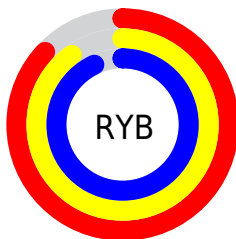

- Red (87%)
- Yellow (90%)
- Blue (93%)