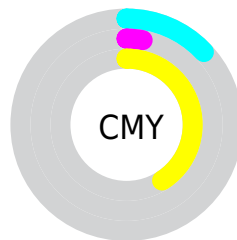

Details

The RGB color **222, 247, 151** is a light color, and the websafe version is hex **CCFF99**. A complement of this color would be **176, 151, 247**, and the grayscale version is **229, 229, 229**.

A 20% lighter version of the original color is **255, 255, 206**, and **166, 191, 98** is the 20% darker color. If you saturate the color by 10%, you get **216, 247, 126**, and if you desaturate by 10%, it is **228, 247, 176**.

Distribution

- Red (87%)
- Green (97%)
- Blue (59%)

- Red (59%)
- Yellow (97%)
- Blue (69%)

- Cyan (10%)
- Magenta (0%)
- Yellow (39%)
- Black (3%)

- Cyan (13%)
- Magenta (3%)
- Yellow (41%)

Brightness & Saturation Gradients

These gradients show how the RGB color 222, 247, 151 changes by changing the brightness by 10 percent. The first figure shows a shift by +10% for each color and the second figure -10%.

Similar to the brightness gradients but the following saturation gradients show a change of the RGB color 222, 247, 151 by changing the saturation by 10% instead.