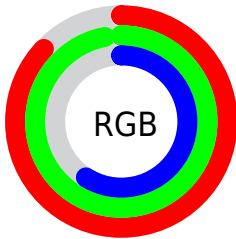

Distribution

- Red (87%)
- Green (97%)
- Blue (59%)