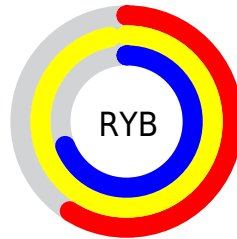

- Red (59%)
- Yellow (97%)
- Blue (69%)