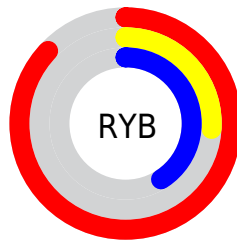

## Conversions Part 2

<b>Format</b>	<b>Color</b>
<a href="#">RYB</a>	<a href="#">222, 67, 104</a>
Decimal	<a href="#">14566248</a>
CIELab	<a href="#">52.45, 62.09, 14.18</a>
CIElCh	<a href="#">52, 63.687, 12.861</a>
Yxy	<a href="#">20.5434, 0.4918, 0.2918</a>
Android (android.graphics.Color)	<a href="#">4292756328</a> (0xFFDE4368)
YUV	<a href="#">117.5630, -6.6866, 91.5912</a>
Hunter-Lab	<a href="#">45.3248, 57.0630, 11.7959</a>

# Details

The RGB color **222, 67, 104** is a dark color, and the websafe version is hex **CC3366**. The color can be described as dark muted rose. A complement of this color would be **67, 222, 185**, and the grayscale version is **118, 118, 118**.

A 20% lighter version of the original color is **255, 125, 155**, and **161, 0, 57** is the 20% darker color. If you saturate the color by 10%, you get **222, 45, 87**, and if you desaturate by 10%, it is **222, 89, 121**.

# Distribution

Red (87%)

Green (26%)

Blue (41%)

Red (87%)

Yellow (26%)

Blue (41%)

Cyan (0%)