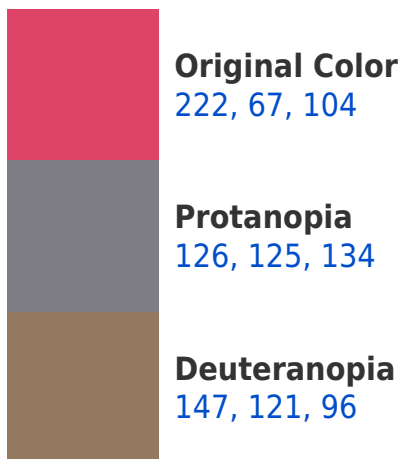

# Black Background

This preview shows how the RGB color 222, 67, 104 looks on a black background.

## RGB 222, 67, 104 Background

This preview shows how black text looks on a background with the RGB color 222, 67, 104.

This preview shows how white text looks on a background with the RGB color 222, 67, 104.

## Dichromacy

**Tritanopia**  
221, 73, 77

# Trichromacy

**Original Color**

222, 67, 104

**Protanomaly**

161, 104, 123

**Deuteranomaly**

174, 101, 99

**Tritanomaly**