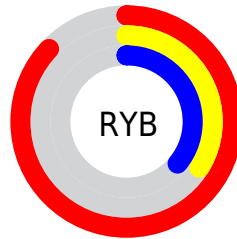

## Conversions Part 2

<b>Format</b>	<b>Color</b>
<a href="#">RYB</a>	<a href="#">222, 87, 93</a>
Decimal	<a href="#">14571357</a>
CIELab	<a href="#">55.21, 53.16, 24.42</a>
CIElCh	<a href="#">55, 58.501, 24.677</a>
Yxy	<a href="#">23.1363, 0.4960, 0.3232</a>
Android (android.graphics.Color)	<a href="#">4292761437 (0xFFDE575D)</a>
YUV	<a href="#">128.0490, -17.2792, 82.3950</a>
Hunter-Lab	<a href="#">48.1002, 47.5956, 17.7073</a>

# Details

The RGB color **222, 87, 93** is a dark color, and the websafe version is hex **FF6666**. The color can be described as dark muted red. A complement of this color would be **87, 222, 216**, and the grayscale version is **128, 128, 128**.

A 20% lighter version of the original color is **255, 142, 143**, and **161, 28, 47** is the 20% darker color. If you saturate the color by 10%, you get **222, 65, 72**, and if you desaturate by 10%, it is **222, 109, 114**.

# Distribution

Red (87%)

Green (34%)

Blue (36%)

Red (87%)

Yellow (34%)

Blue (36%)

Cyan (0%)