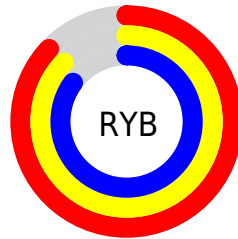

- Red (87%)
- Yellow (87%)
- Blue (85%)