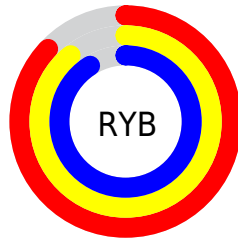

- Red (87%)
- Yellow (89%)
- Blue (91%)