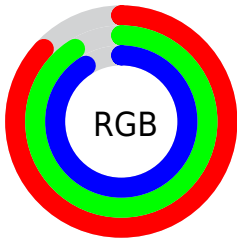

Distribution

- Red (87%)
- Green (91%)
- Blue (91%)