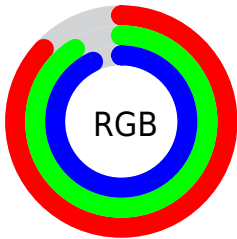

Distribution

- Red (87%)
- Green (91%)
- Blue (93%)