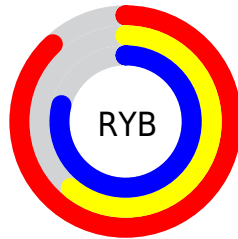

- Red (88%)
- Yellow (61%)
- Blue (79%)