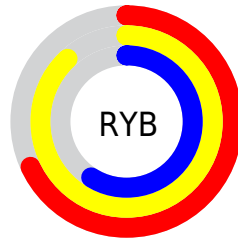

Details

The RGB color **224, 207, 151** is a light color, and the websafe version is hex **C9C999**. A complement of this color would be **151, 168, 224**, and the grayscale version is **206, 206, 206**.

A 20% lighter version of the original color is **255, 255, 206**, and **168, 153, 100** is the 20% darker color. If you saturate the color by 10%, you get **224, 202, 129**, and if you desaturate by 10%, it is **224, 212, 173**.

Distribution

Red (88%)

Green (81%)

Blue (59%)

Red (68%)

Yellow (88%)

Blue (59%)

Cyan (0%)