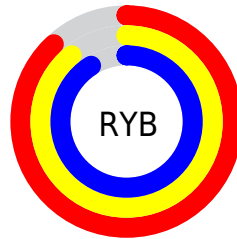

Details

The RGB color **224, 226, 233** is a light color, and the websafe version is hex **CCCCCC**. A complement of this color would be **233, 231, 224**, and the grayscale version is **226, 226, 226**.

A 20% lighter version of the original color is **255, 255, 255**, and **169, 171, 177** is the 20% darker color. If you saturate the color by 10%, you get **201, 208, 233**, and if you desaturate by 10%, it is **247, 244, 233**.

Distribution

Red (88%)

Green (89%)

Blue (91%)

Red (88%)

Yellow (89%)

Blue (91%)

Cyan (4%)