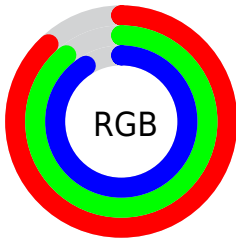

Distribution

Red (88%)

Green (89%)

Blue (91%)