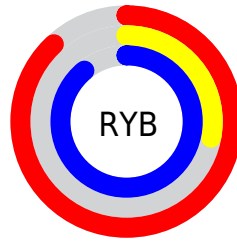

Details

The RGB color **224, 71, 227** is a light color, and the websafe version is hex **CC33CC**. The color can be described as light muted magenta. A complement of this color would be **74, 227, 71**, and the grayscale version is **134, 134, 134**.

A 20% lighter version of the original color is **255, 131, 255**, and **165, 0, 171** is the 20% darker color. If you saturate the color by 10%, you get **224, 48, 227**, and if you desaturate by 10%, it is **224, 94, 227**.

Distribution

Red (88%)

Green (28%)

Blue (89%)

Red (88%)

Yellow (28%)

Blue (89%)

Cyan (1%)