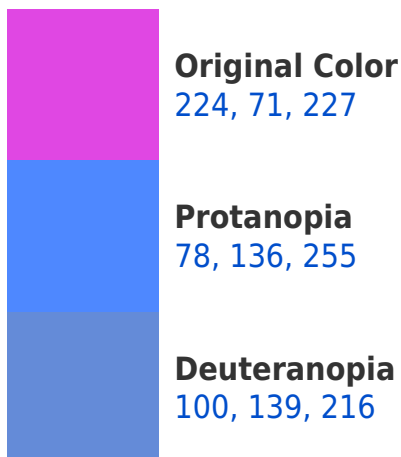

A 20% lighter version of the original color is **255, 131, 255**, and **165, 0, 171** is the 20% darker color. If you saturate the color by 10%, you get **224, 48, 227**, and if you desaturate by 10%, it is **224, 94, 227**.

RGB 224, 71, 227 Background

This preview shows how black text looks on a background with the RGB color 224, 71, 227.

This preview shows how white text looks on a background with the RGB color 224, 71, 227.

Dichromacy

Tritanopia
211, 108, 115

Trichromacy

Original Color

224, 71, 227

Protanomaly

131, 112, 245

Deuteranomaly

145, 114, 220

Tritanomaly

216, 95, 156

Monochromacy

Original Color

224, 71, 227

Achromatopsia

135, 135, 135