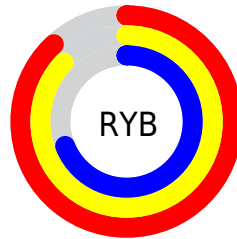

Details

The RGB color **225, 199, 175** is a light color, and the websafe version is hex **FFCCCC**. A complement of this color would be **175, 201, 225**, and the grayscale version is **204, 204, 204**.

A 20% lighter version of the original color is **255, 255, 231**, and **169, 145, 123** is the 20% darker color. If you saturate the color by 10%, you get **225, 187, 153**, and if you desaturate by 10%, it is **225, 211, 197**.

Distribution

Red (88%)

Green (78%)

Blue (69%)

Red (88%)

Yellow (87%)

Blue (69%)

Cyan (0%)