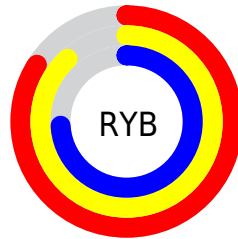

Red (84%)

Yellow (88%)

Blue (74%)