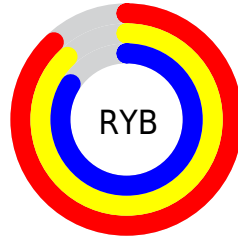

- Red (88%)
- Yellow (88%)
- Blue (84%)