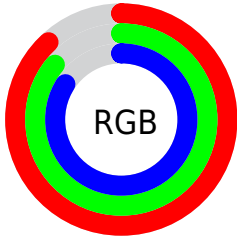

Distribution

- Red (88%)
- Green (86%)
- Blue (84%)