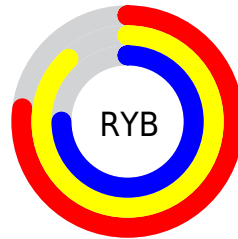

Details

The RGB color **225, 221, 191** is a light color, and the websafe version is hex **CCCC99**. A complement of this color would be **191, 195, 225**, and the grayscale version is **219, 219, 219**.

A 20% lighter version of the original color is **255, 255, 247**, and **170, 166, 138** is the 20% darker color. If you saturate the color by 10%, you get **225, 218, 169**, and if you desaturate by 10%, it is **225, 224, 214**.

Distribution

Red (88%)

Green (87%)

Blue (75%)

Red (77%)

Yellow (88%)

Blue (75%)

Cyan (0%)