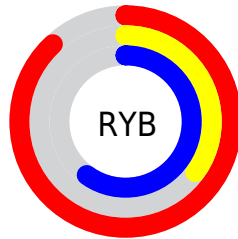

- Red (88%)
- Yellow (35%)
- Blue (60%)