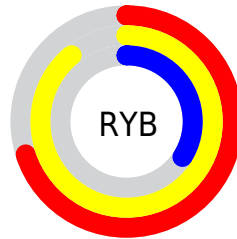

Red (70%)

Yellow (89%)

Blue (34%)