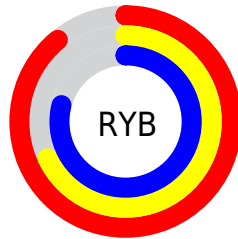

- Red (89%)
- Yellow (68%)
- Blue (79%)