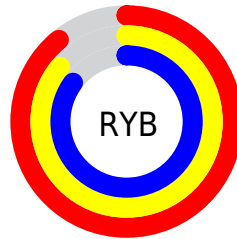

Red (89%)

Yellow (86%)

Blue (85%)