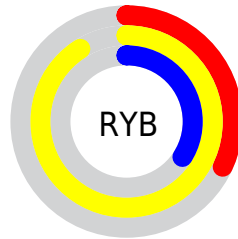

- Red (32%)
- Yellow (91%)
- Blue (34%)