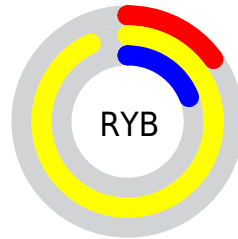

Details

The RGB color **226, 236, 39** is a light color, and the websafe version is hex **FFFF33**. The color can be described as light washed yellow. A complement of this color would be **49, 39, 236**, and the grayscale version is **211, 211, 211**.

A 20% lighter version of the original color is **255, 255, 106**, and **166, 180, 0** is the 20% darker color. If you saturate the color by 10%, you get **225, 236, 15**, and if you desaturate by 10%, it is **227, 236, 63**.

Distribution

Red (89%)

Green (93%)

Blue (15%)

Red (15%)

Yellow (93%)

Blue (19%)

Cyan (4%)