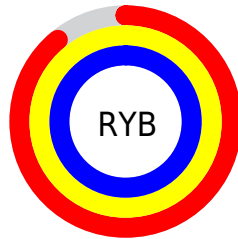

- Red (89%)
- Yellow (99%)
- Blue (99%)