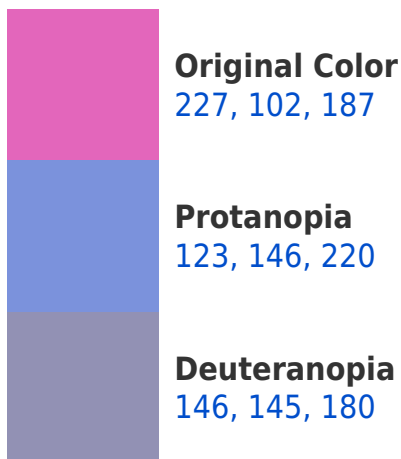

# Black Background

This preview shows how the RGB color 227, 102, 187 looks on a black background.

## RGB 227, 102, 187 Background

This preview shows how black text looks on a background with the RGB color 227, 102, 187.

This preview shows how white text looks on a background with the RGB color 227, 102, 187.

## Dichromacy

**Tritanopia**  
221, 116, 125

# Trichromacy

**Original Color**

227, 102, 187

**Protanomaly**

161, 130, 208

**Deuteranomaly**

175, 129, 183

**Tritanomaly**