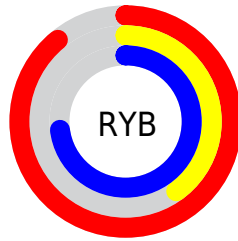

- Red (89%)
- Yellow (40%)
- Blue (73%)