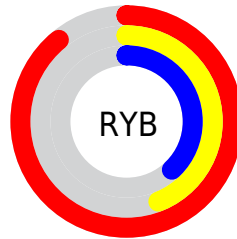

## Conversions Part 2

<b>Format</b>	<b>Color</b>
<b>R<sub>YB</sub></b>	227, 113, 96
Decimal	14905184
CIE <sub>Lab</sub>	60.38, 43.83, 29.56
CIE <sub>LCh</sub>	60, 52.871, 33.997
Yxy	28.5443, 0.4784, 0.3459
Android (android.graphics.Color)	4293095264 (0xFFE36F60)
YUV	143.9740, -23.6512, 72.8138
Hunter-Lab	53.4269, 38.3873, 21.3127

# Details

The RGB color **227, 111, 96** is a dark color, and the websafe version is hex **CC6666**. A complement of this color would be **96, 212, 227**, and the grayscale version is **144, 144, 144**.

A 20% lighter version of the original color is **255, 165, 147**, and **167, 59, 49** is the 20% darker color. If you saturate the color by 10%, you get **227, 91, 73**, and if you desaturate by 10%, it is **227, 131, 119**.

# Distribution

Red (89%)

Green (44%)

Blue (38%)

Red (89%)

Yellow (44%)

Blue (38%)

Cyan (0%)