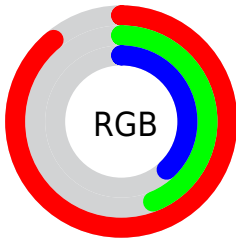

Distribution

Red (89%)

Green (44%)

Blue (38%)