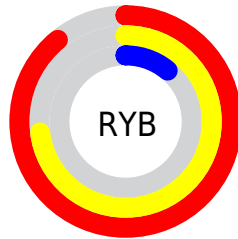

- Red (89%)
- Yellow (73%)
- Blue (11%)