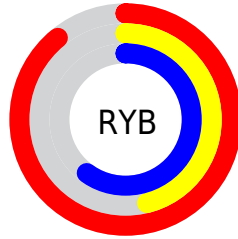

- Red (89%)
- Yellow (46%)
- Blue (60%)