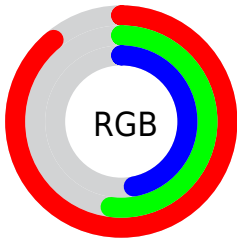

Distribution

- Red (89%)
- Green (52%)
- Blue (47%)