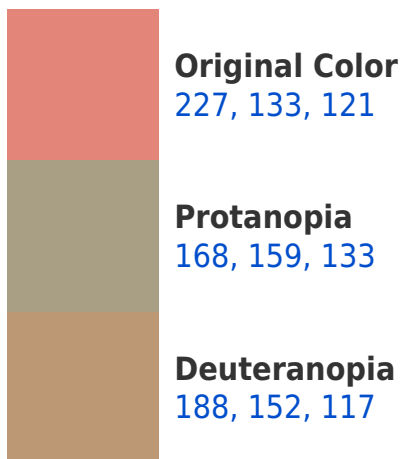

# Black Background

This preview shows how the RGB color 227, 133, 121 looks on a black background.

## RGB 227, 133, 121 Background

This preview shows how black text looks on a background with the RGB color 227, 133, 121.

This preview shows how white text looks on a background with the RGB color 227, 133, 121.

## Dichromacy

**Tritanopia**  
228, 130, 140

# Trichromacy

**Original Color**  
227, 133, 121

**Protanomaly**  
189, 150, 129

**Deuteranomaly**  
202, 145, 118

**Tritanomaly**  
228, 131, 133