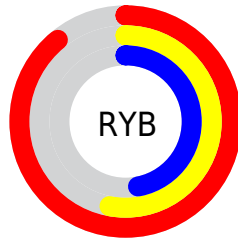

- Red (89%)
- Yellow (53%)
- Blue (47%)