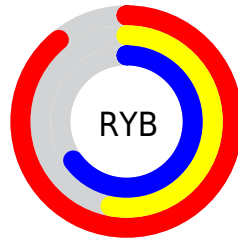

# Details

The RGB color **227, 136, 167** is a light color, and the websafe version is hex **FF99CC**. A complement of this color would be **136, 227, 196**, and the grayscale version is **167, 167, 167**.

A 20% lighter version of the original color is **255, 191, 222**, and **170, 84, 115** is the 20% darker color. If you saturate the color by 10%, you get **227, 113, 152**, and if you desaturate by 10%, it is **227, 159, 182**.

# Distribution

Red (89%)

Green (53%)

Blue (65%)

Red (89%)

Yellow (53%)

Blue (65%)

Cyan (0%)