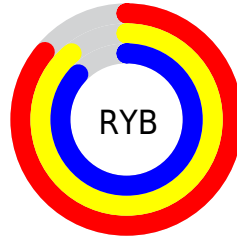

- Red (86%)
- Yellow (89%)
- Blue (87%)