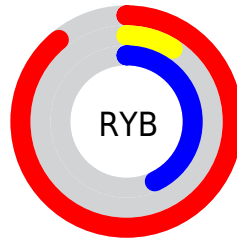

- Red (89%)
- Yellow (9%)
- Blue (43%)