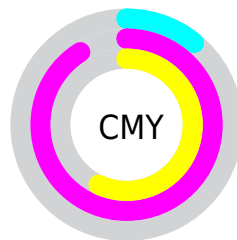

A 20% lighter version of the original color is **255, 99, 160**, and **165, 0, 62** is the 20% darker color. If you saturate the color by 10%, you get **227, 1, 96**, and if you desaturate by 10%, it is **227, 47, 122**.

# Distribution

- Red (89%)
- Green (9%)
- Blue (43%)

- Red (89%)
- Yellow (9%)
- Blue (43%)

- Cyan (0%)
- Magenta (89%)
- Yellow (52%)
- Black (11%)

- Cyan (11%)
- Magenta (91%)
- Yellow (57%)