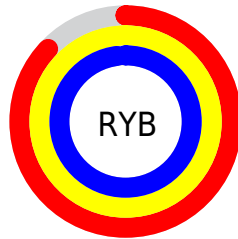

- Red (87%)
- Yellow (100%)
- Blue (98%)