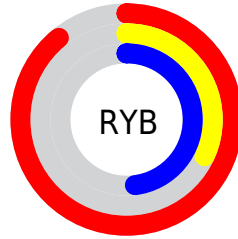

- Red (89%)
- Yellow (32%)
- Blue (48%)