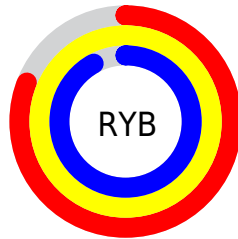

- Red (81%)
- Yellow (100%)
- Blue (92%)