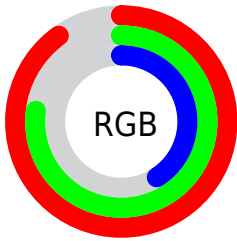

Distribution

Red (90%)

Green (77%)

Blue (41%)