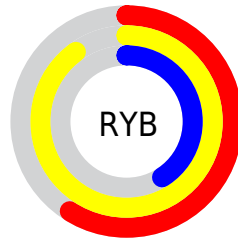

Details

The RGB color **229, 196, 105** is a light color, and the websafe version is hex **FFCC66**. A complement of this color would be **105, 138, 229**, and the grayscale version is **196, 196, 196**.

A 20% lighter version of the original color is **255, 252, 158**, and **171, 143, 54** is the 20% darker color. If you saturate the color by 10%, you get **229, 190, 82**, and if you desaturate by 10%, it is **229, 202, 128**.

Distribution

Red (90%)

Green (77%)

Blue (41%)

Red (59%)

Yellow (90%)

Blue (41%)

Cyan (0%)