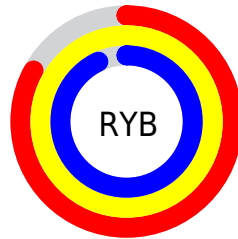

- Red (83%)
- Yellow (100%)
- Blue (93%)